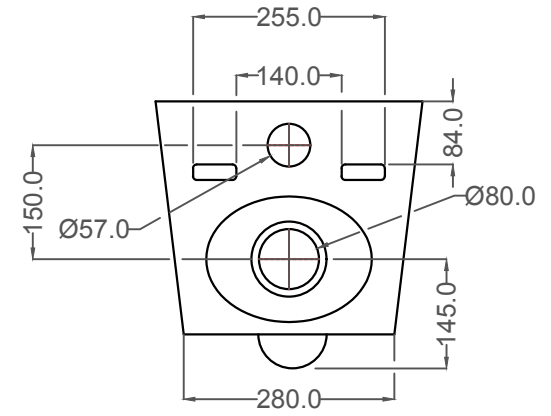

ALL DIMENSIONS ARE IN MM.

SIDE VIEW

BACK VIEW

TOP VIEW

ARS-WHT-39951