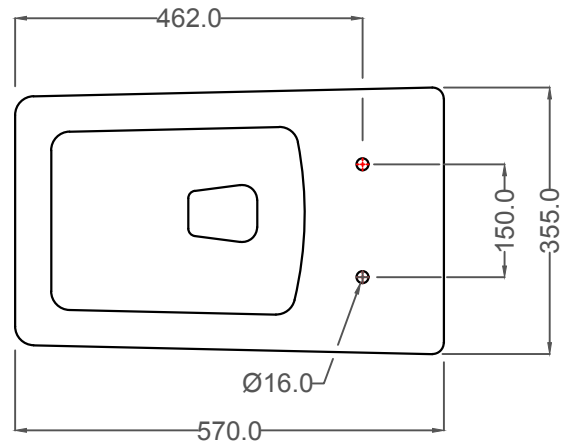

ALL DIMENSIONS ARE IN MM.

SIDE VIEW

BACK VIEW

TOP VIEW

ARS-WHT-39951