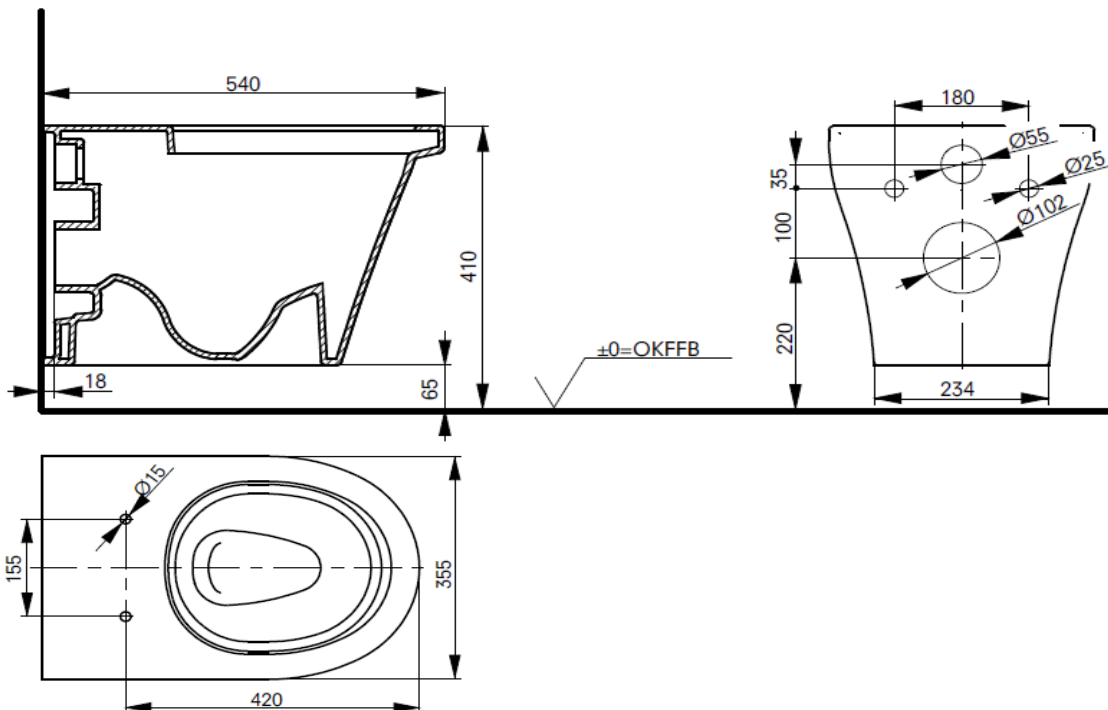

Supplimentally items:

TC506VS : Soft Closing Seat and Cover

TX215C : Slip-in Connector

TX253VC2 : Wall Mounting Bolt for WC

WH030D : Concealed Tank

MB007D : Dual Flush Push Panel