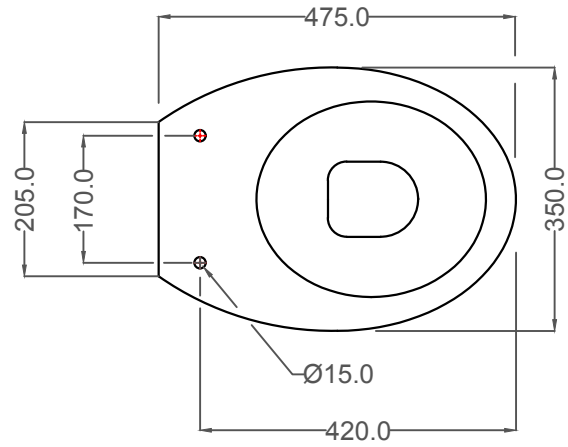

ALL DIMENSIONS ARE IN MM.

TOP VIEW

SIDE VIEW

CNS-WHT-553SS