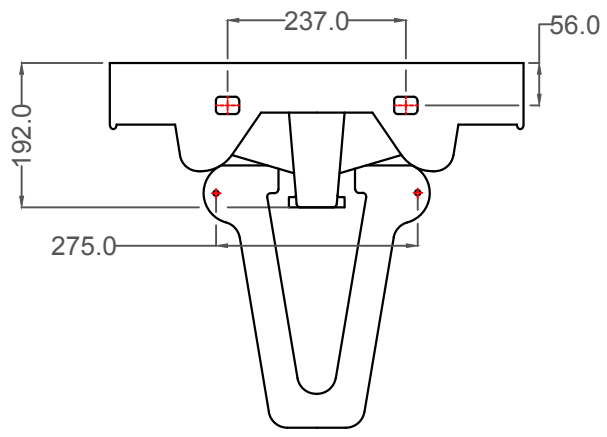

ALL DIMENSIONS ARE IN MM.

TOP VIEW

BACK VIEW

SIDE VIEW

CNS-WHT-801+CNS-WHT-305