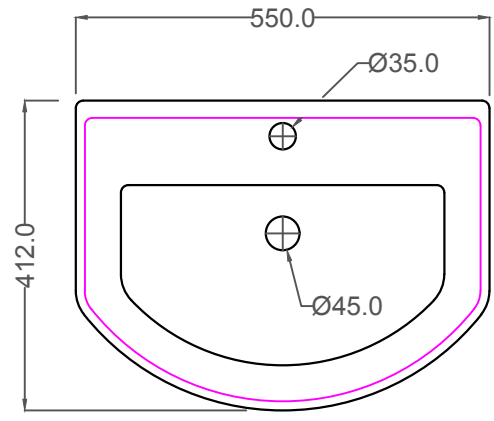

ALL DIMENSIONS ARE IN MM.

TOP VIEW

BACK VIEW

SIDE VIEW

CNS-WHT-801+CNS-WHT-305