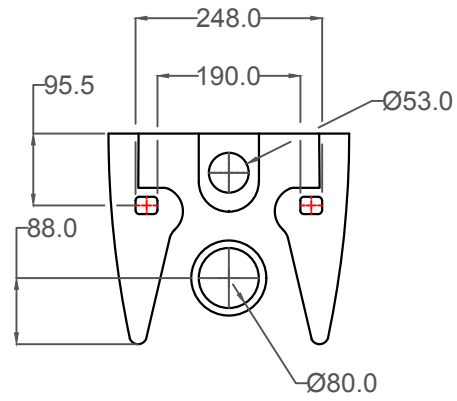

ALL DIMENSIONS ARE IN MM.

BACK VIEW

SIDE VIEW

TOP VIEW

CNS-WHT-961S