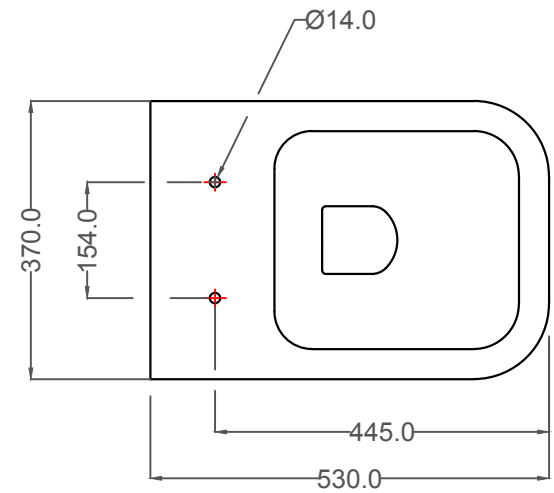

ALL DIMENSIONS ARE IN MM.

BACK VIEW

SIDE VIEW

TOP VIEW

CNS-WHT-961S