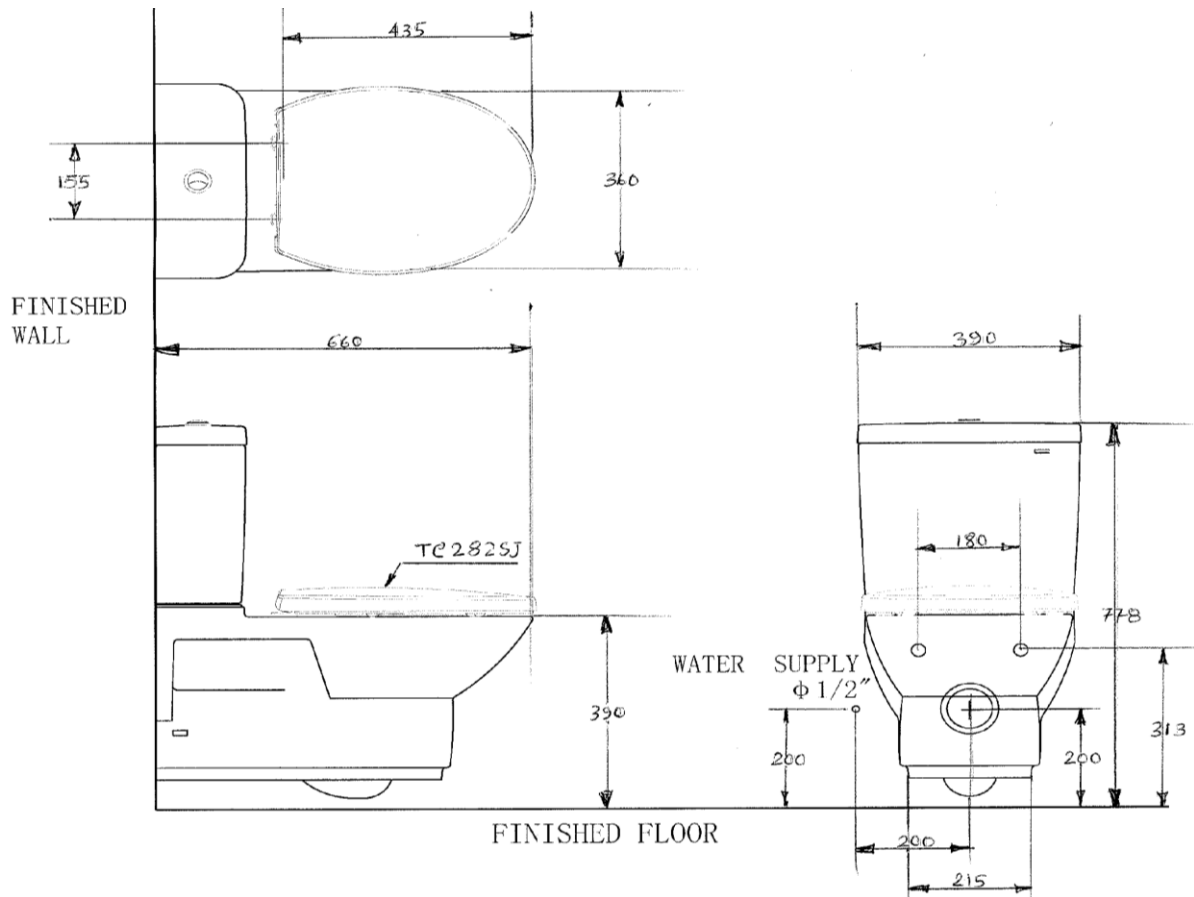

Wallhung Toilet with Exposed Tank

Product Features

- CW122/SW122K - Wall Hung Toilet with Exposed Tank & 6/3 Dual Flush Tank Trim
- TC282SJ - Soft Close Seat Cover
- TCF490A - Washlet AC220Volts
- TCW01N - Eco Washer
- TX215C - Slip In Connector
- TX253CV2 - Wall Mounting Bolt for Toilet(optional)