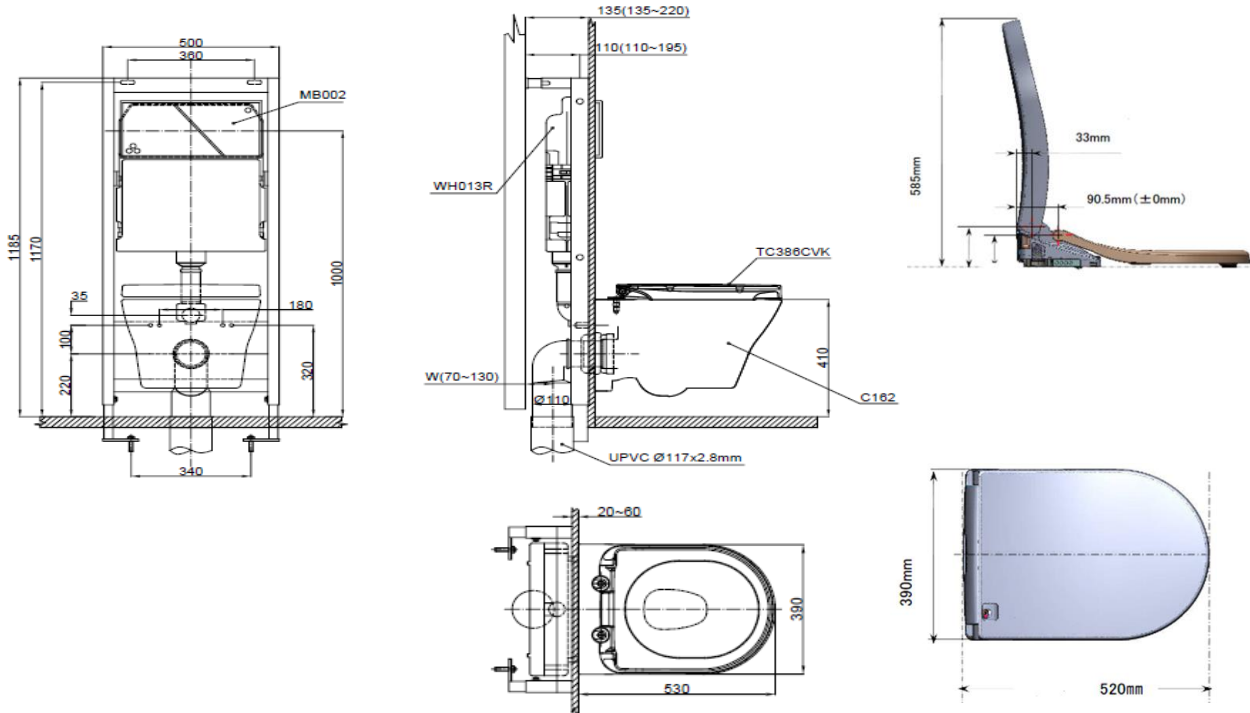

Suggestion Fittings & Parts

Remark : We reserve the right to change some parts for suitability.

TOTO INDIA INDUSTRIES PVT. LTD.
101, Kamla Executive Park, opp. Vazir Glass Works,
Andheri Kurla Road, Andheri (East), Mumbai 400059.
Tel : 91-22-28325741/42 Fax : 91-22-67258780