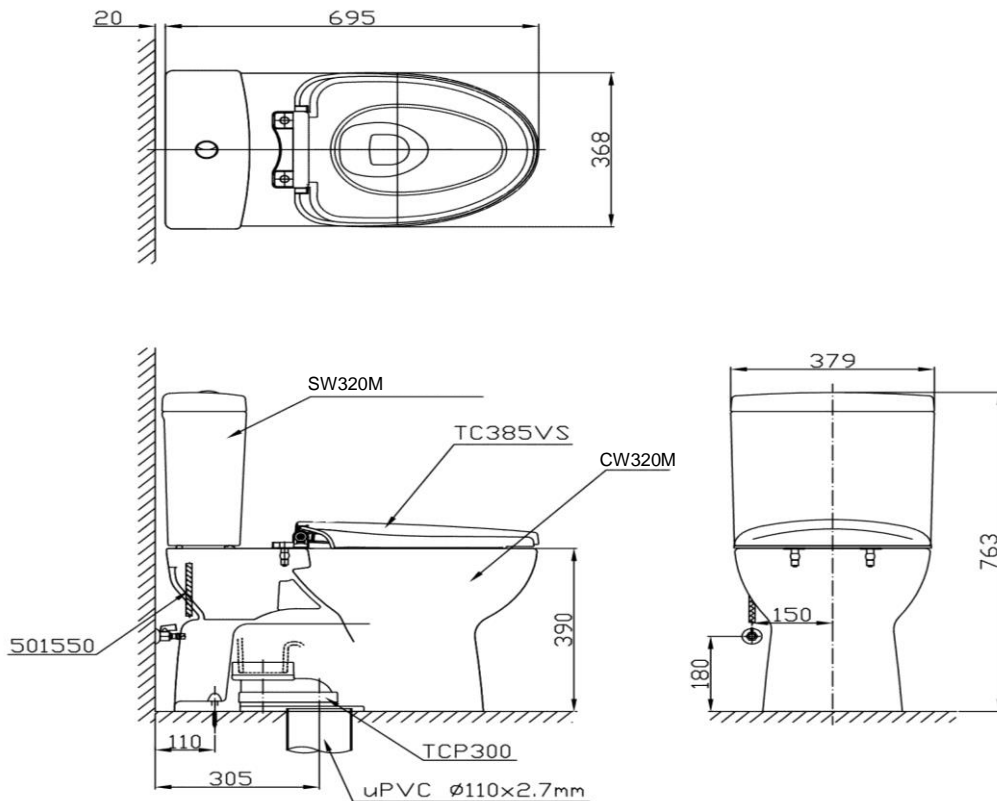

TOTO

SANITARY WARES

CW320M

Closed-Coupled Toilet

Product Features

CW320M#NW1 - Toilet Bowl S-Trap, Rough-In : 305 mm
SW320M#NW1 - Low Tank with Cover & Dual Flush Tank
Trim(4.8 / 3 L) Wash Down

TC385VS#W - Soft Close Seat Cover (TVN)
TCP300 - S Trap
T53R + SCS320P - Floor Fixing Bolt Set
T53P100 - Floor Flange with Seal Gasket for S Trap Bowl

TX215C - Slip-in connector for P-Trap Bowl

Suggestion Fittings & Parts

Remark : We reserve the right to change some parts for suitability.

TOTO INDIA INDUSTRIES PVT. LTD.
101, Kamla Executive Park, opp. Vazir Glass Works,
Andheri Kurla Road, Andheri (East), Mumbai 400059.
Tel : 91-22-28325741/42 Fax : 91-22-67258780