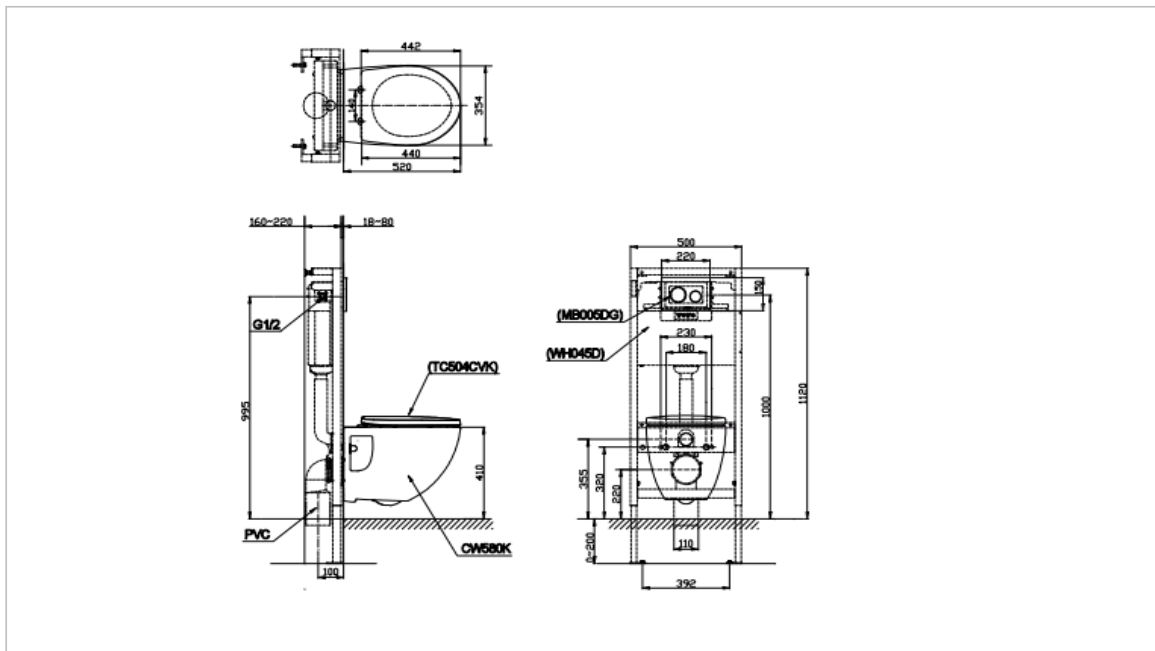

#### Product Features

Wall Hung Toilet (For Concealed Tank)  
Flush System : Wash Down(6/3L)  
Bowl Shape : Regular  
P-Trap : 220 mm