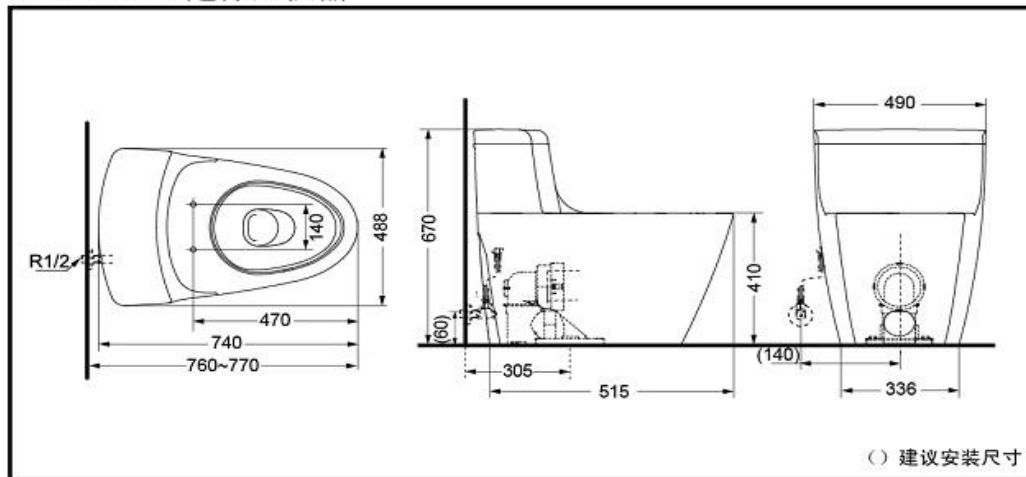

CW636B 连体座便器

Suggestion Fittings & Parts

Remark : We reserve the right to change some parts for suitability.

TOTO INDIA INDUSTRIES PVT. LTD.
101, Kamla Executive Park, opp. Vazir Glass Works,
Andheri Kurla Road, Andheri (East), Mumbai 400059.
Tel : 91-22-28325741/42 Fax : 91-22-67258780