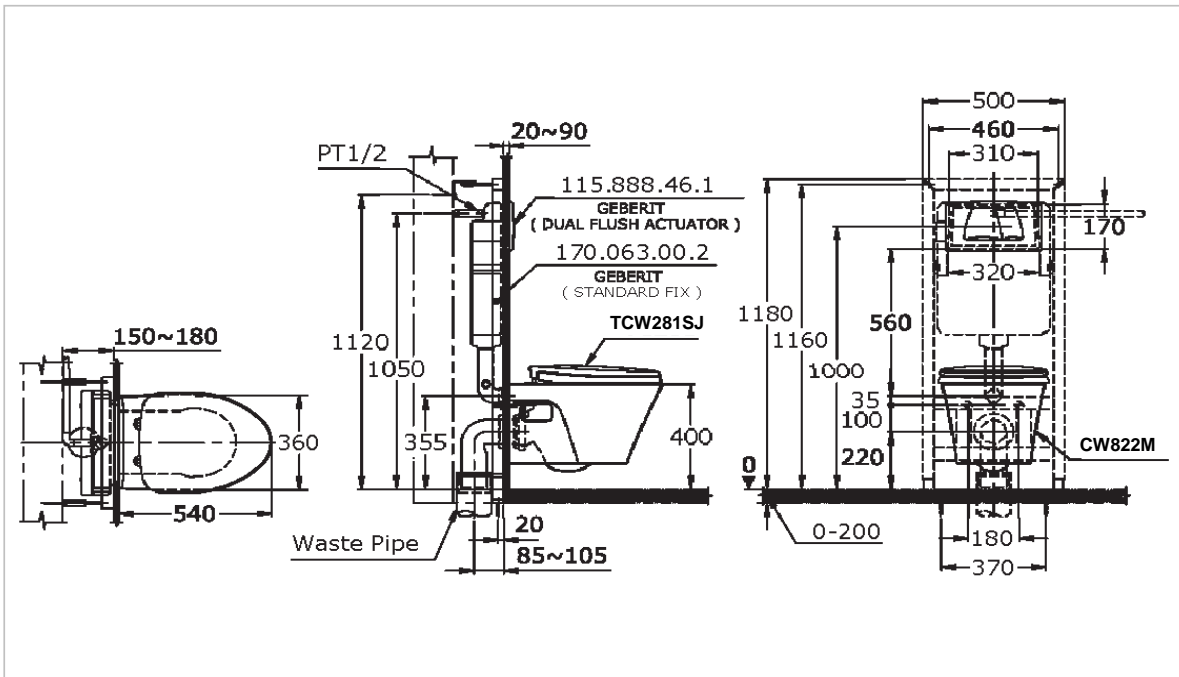

TOTO

SANITARY WARES

CW822M

Avante Suite

Product Features

Wall Hung
6/3 L Dual Flush
-Rough-In : 220 mm.

Suggestion Fittings & Parts

Remark : We reserve the right to change some parts for suitability.