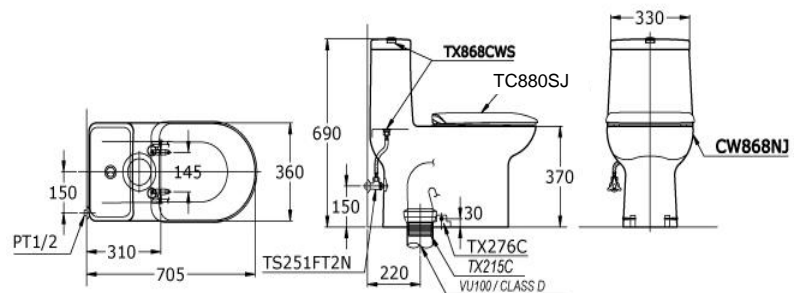

TOTO

SANITARY WARES

CW868NJ OR CW868NPJ

Omni Suite

Product Features

CW868NJ - Omni One Pc S-Trap Toilet. Rough-In : 220 mm
CW868NPJ - Omni One Pc. P-Trap Toilet. Rough In : 180 mm

TX276C - Floor Fixing Bracket
TX868CWS - Dual Flush Tank Trim(6/3L)

TX215C - Slip-in Connector
TC880SJ - Soft Close Seat Cover

TCW09S - ECO washer

TX277SV1 - Stop Valve

T025005 - Flexible Hose

CW 868 NJ

CW 868 NPJ

Suggestion Fittings & Parts

Remark : We reserve the right to change some parts for suitability.

TOTO INDIA INDUSTRIES PVT. LTD.
101, Kamla Executive Park, opp. Vazir Glass Works,
Andheri Kurla Road, Andheri (East), Mumbai 400059.
Tel : 91-22-28325741/42 Fax : 91-22-67258780