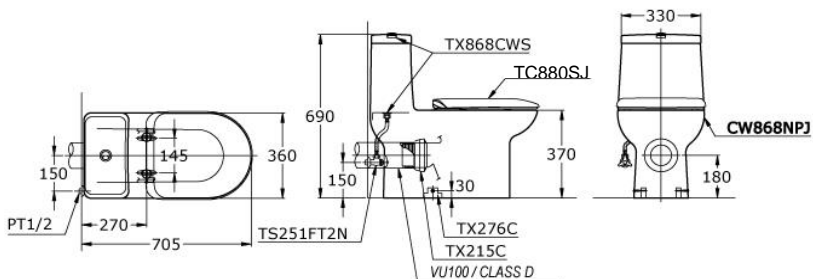

CW 868 NPJ

Suggestion Fittings & Parts

Remark : We reserve the right to change some parts for suitability.

TOTO INDIA INDUSTRIES PVT. LTD.
101, Kamla Executive Park, opp. Vazir Glass Works,
Andheri Kurla Road, Andheri (East), Mumbai 400059.
Tel : 91-22-28325741/42 Fax : 91-22-67258780