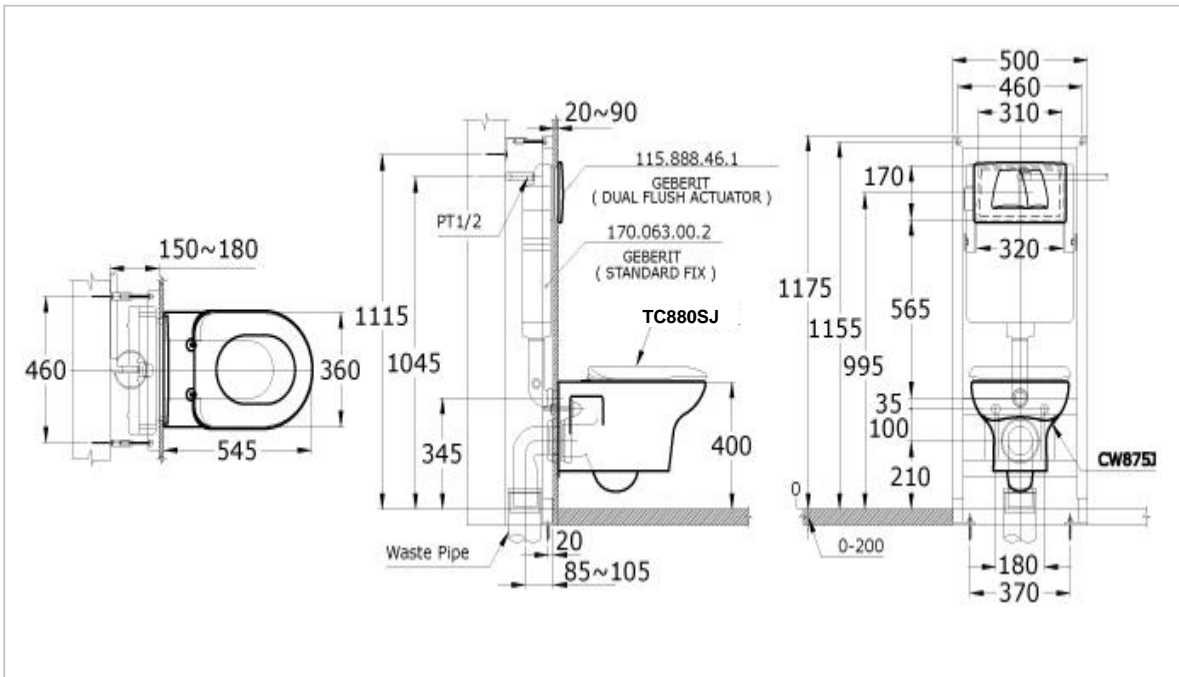

## WATER CLOSET

### CW 875NJ

"Omni" Wall Hung Water Closet

### Product Features

- CW875NJ - "OMNI" Wall Hung Toilet for Concealed Tank
- Rough-In: 210mm
- TC880SJ - Duroplast Soft Closing Seat & Cover with .Metal Hinges
- TX215C - Slip In Connector
- TX253CV2 - Wall Mounting Bolt for Wallhung Toilet (Optional)