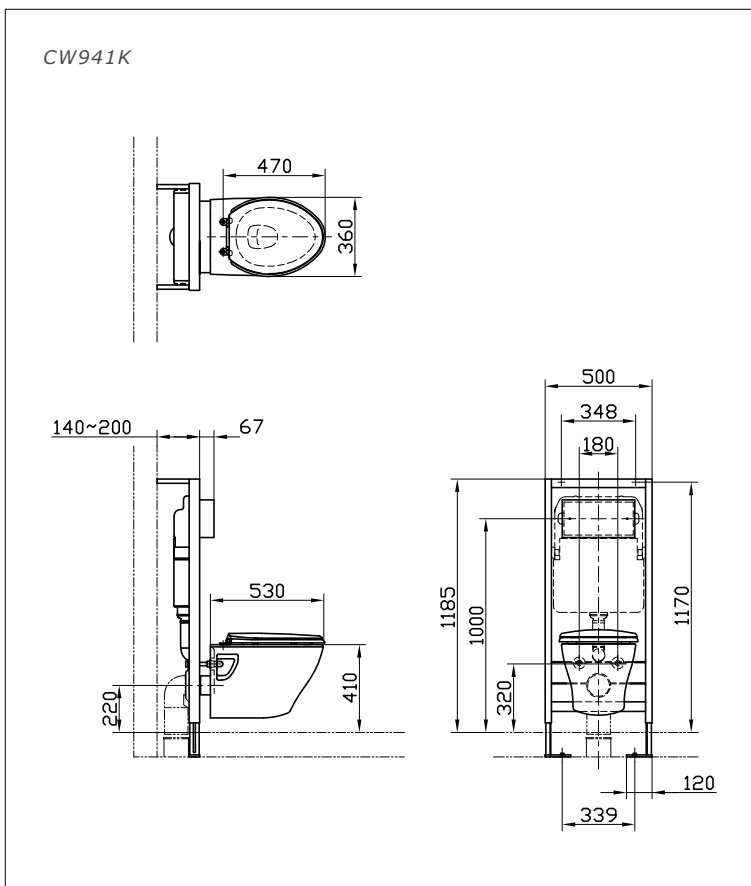

Le Blanc

Wall Hung Toilet (for concealed cistern)

CW941K

CW941K

Features

- Unique sculpted design, Wall Hung Toilet
- Dual flush system
- Skirted styling with concealed trapway for easy cleaning
- Upgrade with a Softclose Seat & Cover or a Washlet
- The Le Blanc suite: Matching toilets, lavatories and bidets

Specifications

Flush System : Wash Down

Water Use : 6/3L

Rough-in : H=220

Size : 530X360

Water Pressure : 0.05MPa~0.75MPa

Parts description

Seat & Cover and Fittings not included

- **CW941K**
Elongated Wall Hung Closet Bowl (for concealed cistern)

Optional Parts

- Seat & Cover
- Concealed Cistern

Please consult a TOTO representative for details

Colors

White , Pastel Ivory