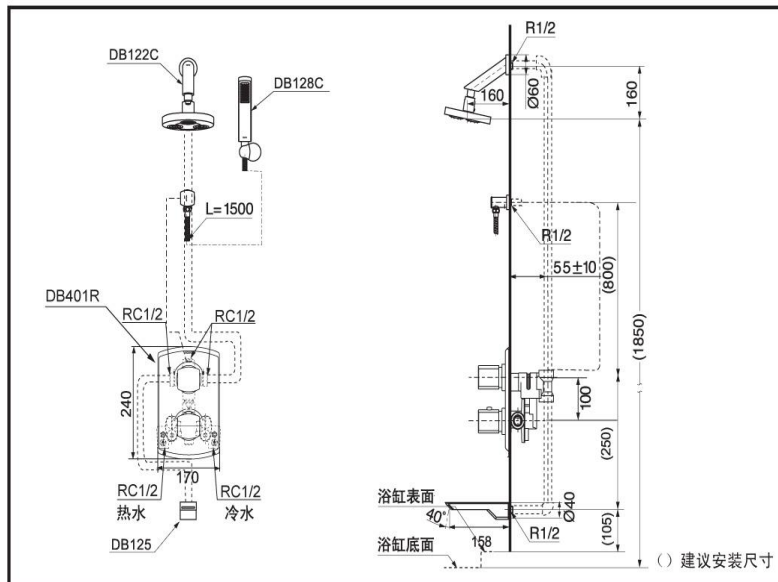

"Cocktail" Bath Spout

Product Features

DB125 - Bath Spout

DB122C+DB128C+DB401R+DB125 入墙式单柄淋浴、盆池水龙头 (Cocktail系列)

Suggestion Fittings & Parts

Remark : We reserve the right to change some parts for suitability.