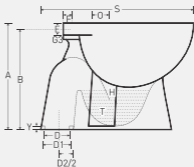

SELVO EWC Concealed

560x360x390mm

IS-2556(Part-2)

Only 'S' Trap (Concealed)

Fixing: Screwed to floor, outlet/Inlet kit & matching poly propylene seat cover available.

A	B	D	D1	D2/2	E	F	G3	H	J	K	L	M	N	O	P	Q	S	T	W1	W2	X	Y
390	350	83	105	75	55	35	20	60	360	415	55	150	164	68	265	315	560	80	155	115	13	42