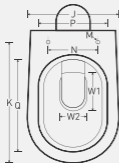

SELVO EWC Concealed

560x360x390mm

IS-2556(Part-2)

Only 'S' Trap (Concealed)

Fixing: Screwed to floor, outlet/Inlet kit & matching poly propylene seat cover available.

A	B	D	D1	D2/2	E	F	G3	H	J	K	L	M	N	O	P	Q	S	T	W1	W2	X	Y
390	350	83	105	75	55	35	20	60	360	415	55	150	164	68	265	315	560	80	155	115	13	42