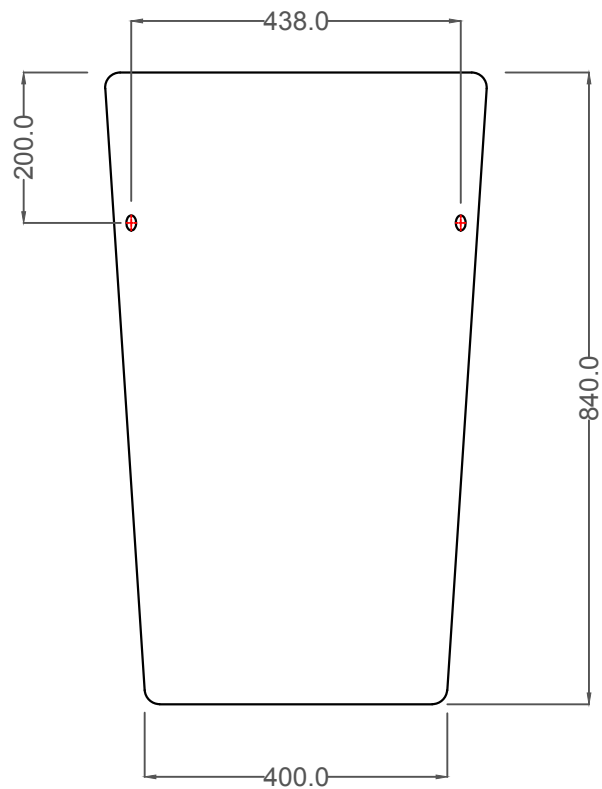

ALL DIMENSIONS ARE IN MM.

TOP VIEW

SIDE VIEW

BACK VIEW

KUS-WHT-35401