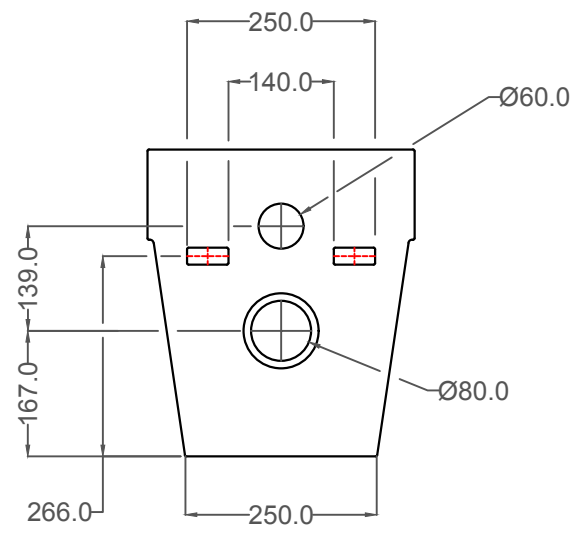

ALL DIMENSIONS ARE IN MM.

BACK VIEW

SIDE VIEW

TOP VIEW

OPS-WHT-15951