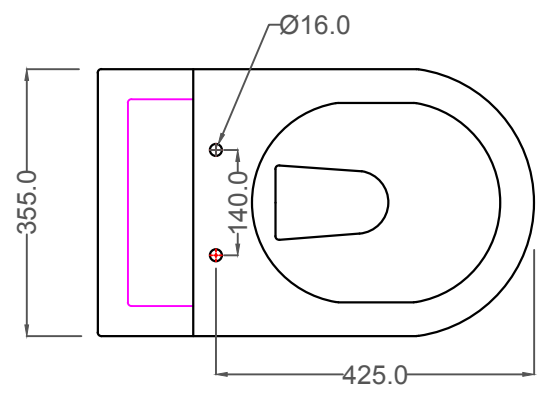

ALL DIMENSIONS ARE IN MM.

BACK VIEW

SIDE VIEW

TOP VIEW

OPS-WHT-15951