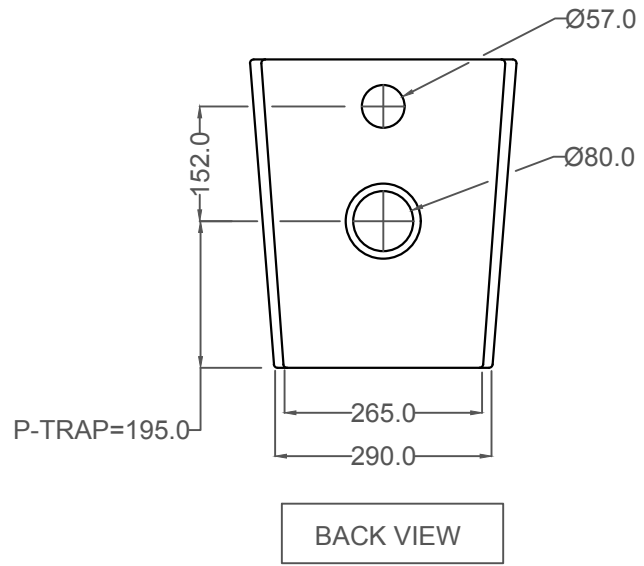

ALL DIMENSIONS ARE IN MM.

OPS-WHT-15955