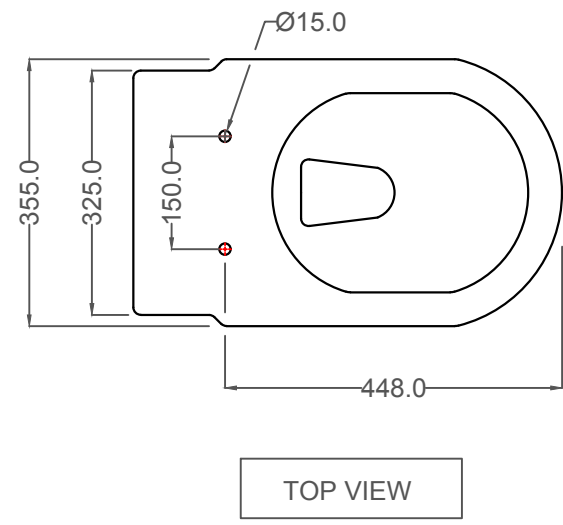

ALL DIMENSIONS ARE IN MM.

OPS-WHT-15955