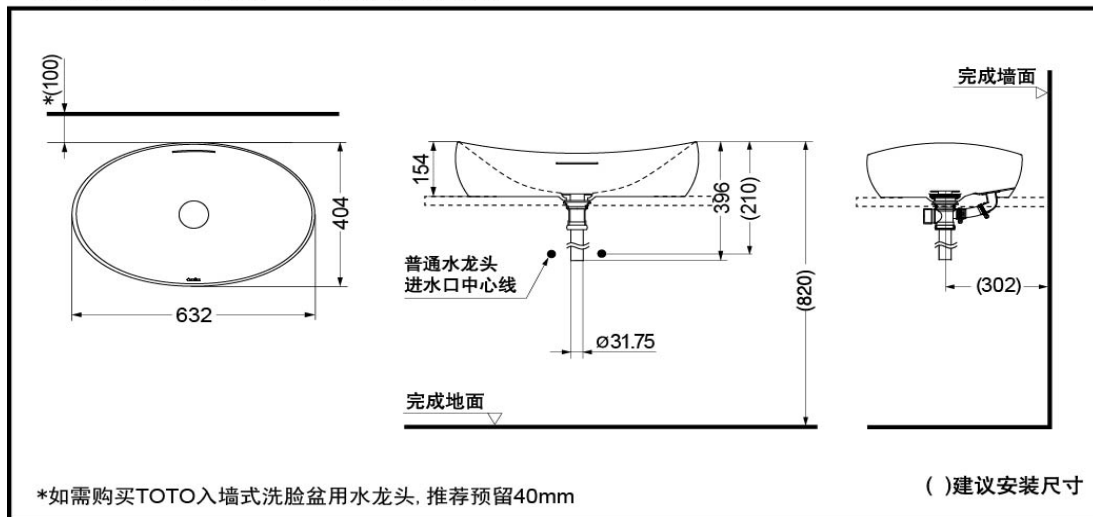

**TOTO****REINFORCED MARBLE****PJS01W***Reinforced Marble Console Lavatory***Product Features**

Model: PJS01W#GW#MW

Size: 632\*404\*154 mm

Capacity: 5.5L

Installation Type: Console Counter Top Type

Color: White

**PJS01W#GW/MW 晶雅洗脸盆****Suggestion Fittings & Parts**

Remark : We reserve the right to change some parts for suitability.

TOTO INDIA INDUSTRIES PVT. LTD.  
 101, Kamla Executive Park, opp. Vazir Glass Works,  
 Andheri Kurla Road, Andheri (East), Mumbai 400059.  
 Tel : 91-22-28325741/42 Fax : 91-22-67258780