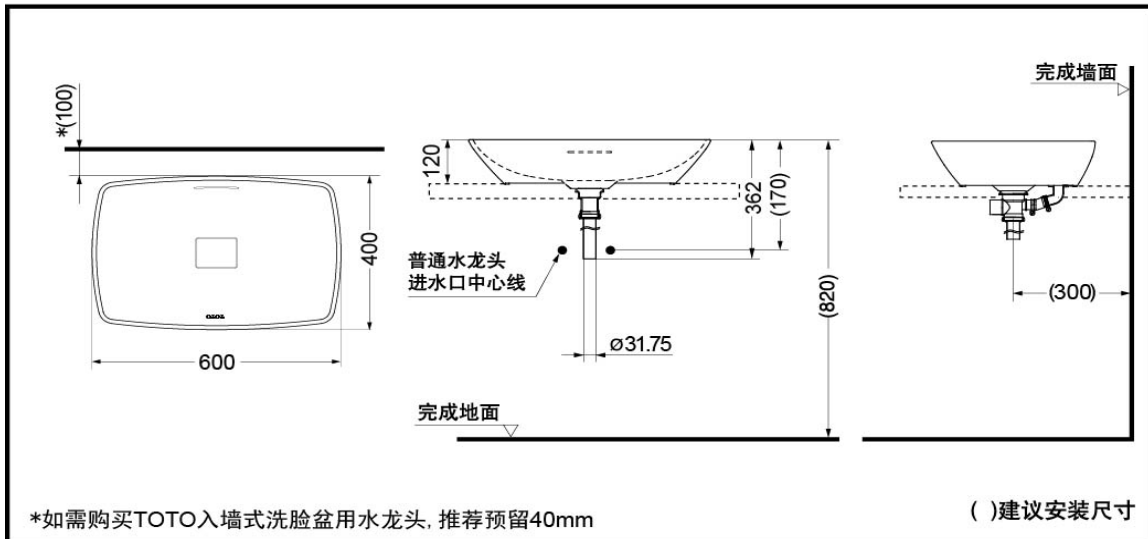

TOTO

REINFORCED MARBLE

PJS02W

Reinforced Marble Console Lavatory

Product Features

Model: PJS02W#GW#MW

Size: 600*400*120 mm

Capacity: 6.6L

Installation Type: Console Counter Top Type

Color: White

PJS02W#GW/MW 晶雅洗脸盆

Suggestion Fittings & Parts

Remark : We reserve the right to change some parts for suitability.

TOTO INDIA INDUSTRIES PVT. LTD.
506, 5th FLOOR, ASCOT CENTER, SAHAR ROAD
ANDHERI (E), MUMBAI 400099.
Tel : 91-22-28325741 Fax : 91-22-67258780