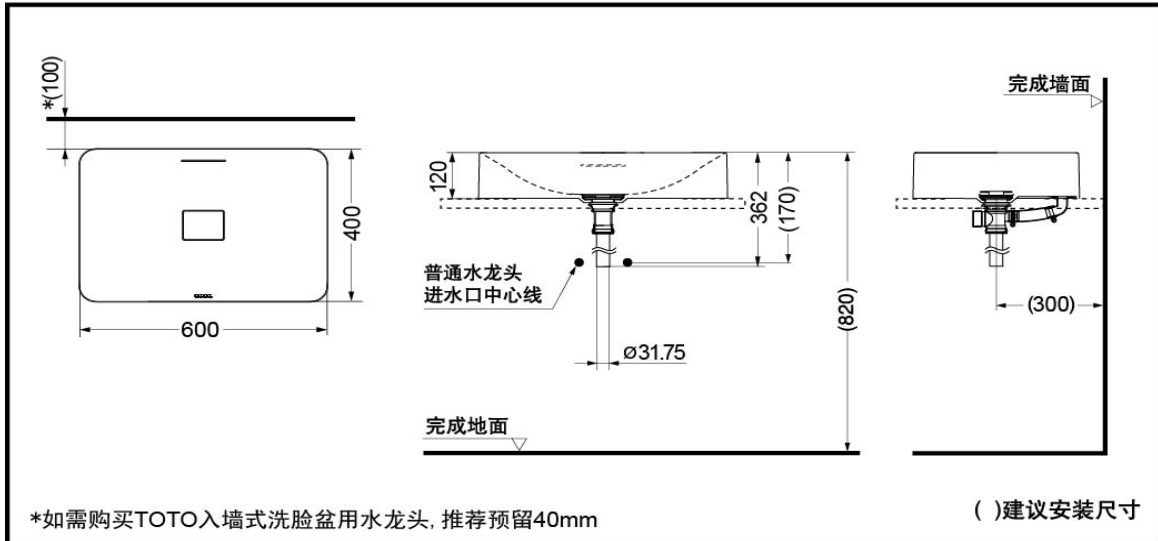

PJS03W#GW/MW 晶雅洗脸盆

Suggestion Fittings & Parts

Remark : We reserve the right to change some parts for suitability.

TOTO INDIA INDUSTRIES PVT. LTD.
101, Kamla Executive Park, opp. Vazir Glass Works,
Andheri Kurla Road, Andheri (East), Mumbai 400059.
Tel : 91-22-28325741/42 Fax : 91-22-67258780