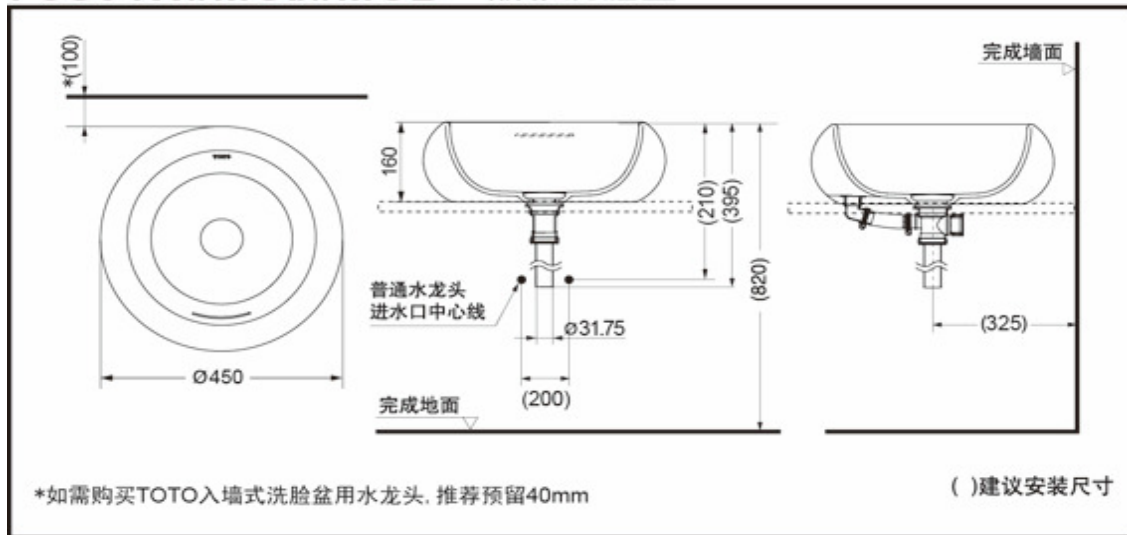

PJS04W#MGI/#MGB 晶雅洗脸盆

Suggestion Fittings & Parts

Remark : We reserve the right to change some parts for suitability.

TOTO INDIA INDUSTRIES PVT. LTD.
101, Kamla Executive Park, opp. Vazir Glass Works,
Andheri Kurla Road, Andheri (East), Mumbai 400059.
Tel : 91-22-28325741/42 Fax : 91-22-67258780