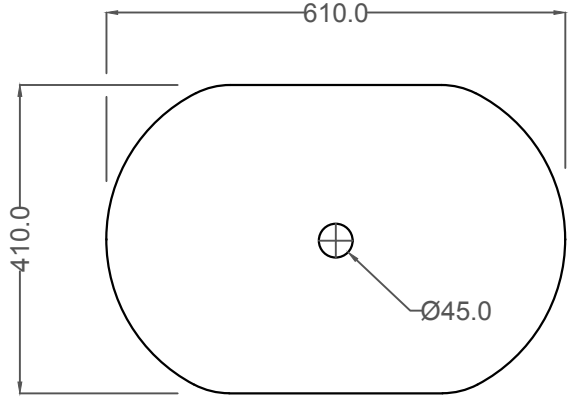

ALL DIMENSIONS ARE IN MM.

SIDE VIEW

FRONT VIEW

SLS-WHT-6601