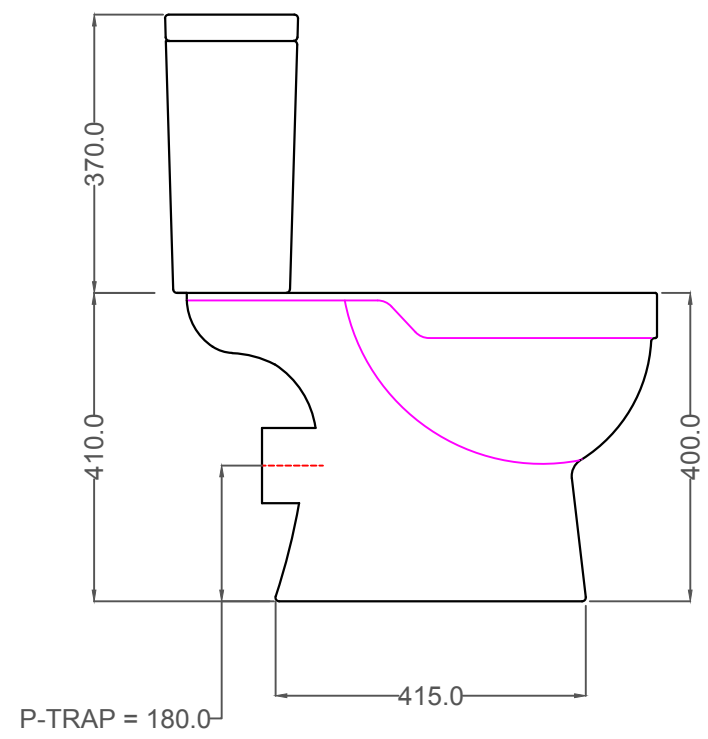

ALL DIMENSIONS ARE IN MM.

TOP VIEW

SIDE VIEW

SLS-WHT-6751P