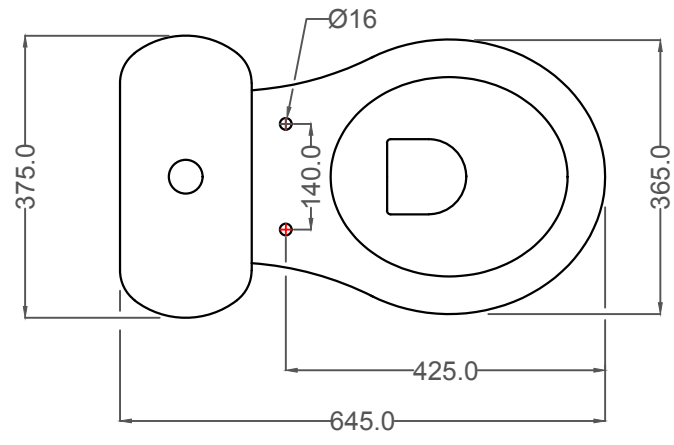

ALL DIMENSIONS ARE IN MM.

TOP VIEW

SIDE VIEW

SLS-WHT-6751P