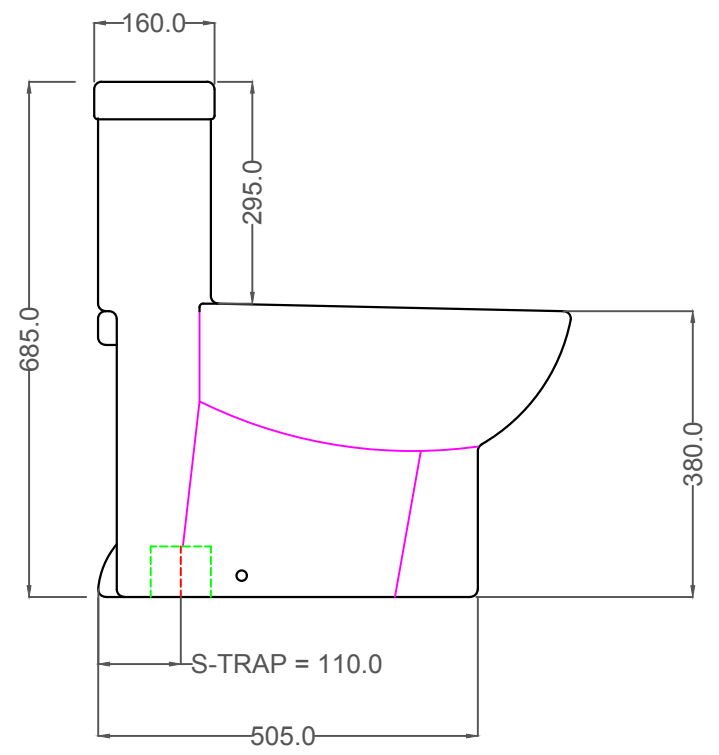

ALL DIMENSIONS ARE IN MM.

SIDE VIEW

TOP VIEW

SLS-WHT-6851S