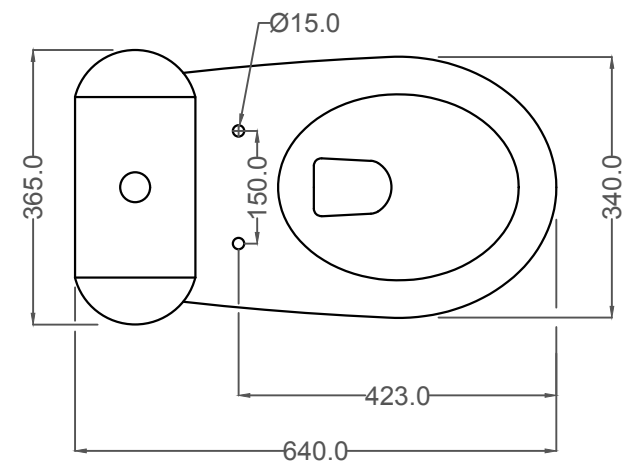

ALL DIMENSIONS ARE IN MM.

SIDE VIEW

TOP VIEW

SLS-WHT-6851S