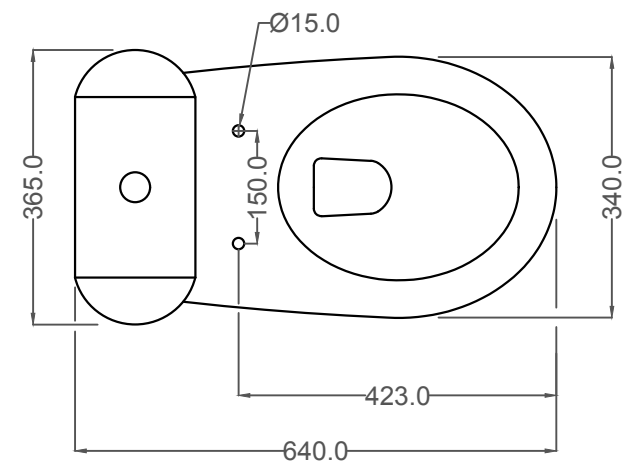

ALL DIMENSIONS ARE IN MM.

SIDE VIEW

TOP VIEW

SLS-WHT-6853S