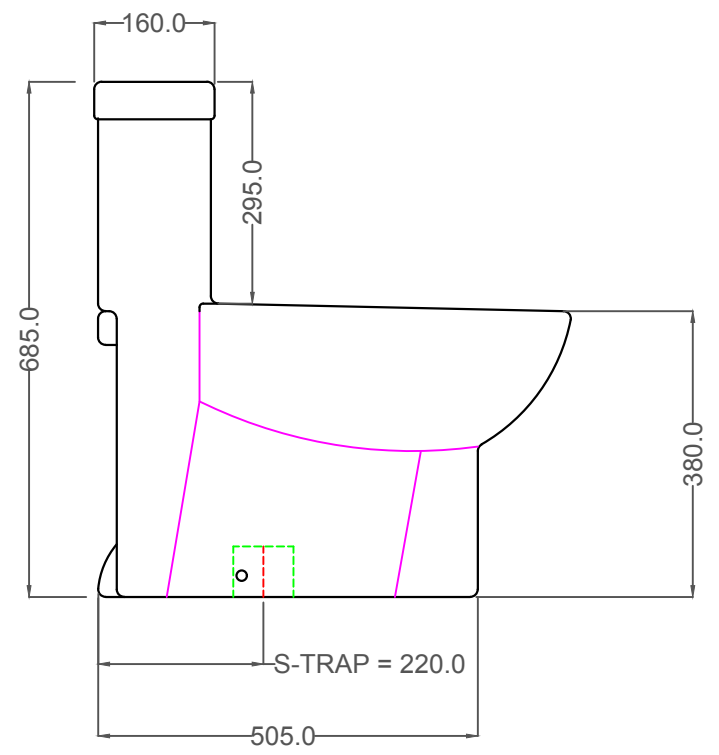

ALL DIMENSIONS ARE IN MM.

SIDE VIEW

TOP VIEW

SLS-WHT-6853S