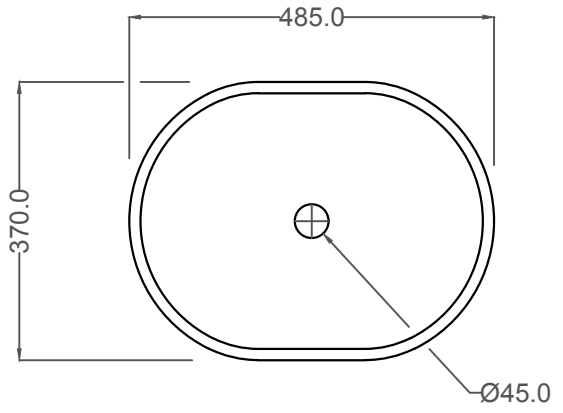

ALL DIMENSIONS ARE IN MM.

TOP VIEW

FRONT VIEW

SLS-WHT-6901