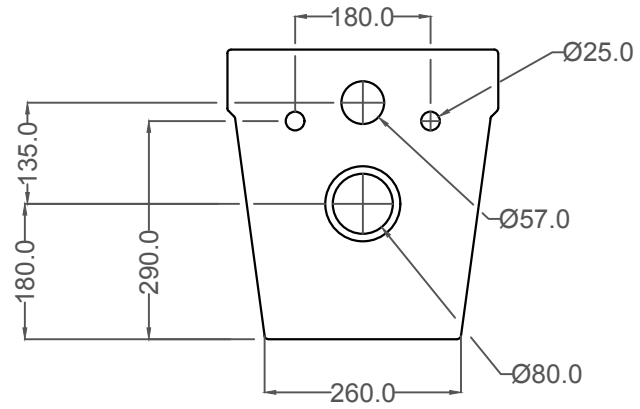

ALL DIMENSIONS ARE IN MM.

BACK VIEW

SIDE VIEW

TOP VIEW

SLS-WHT-6951