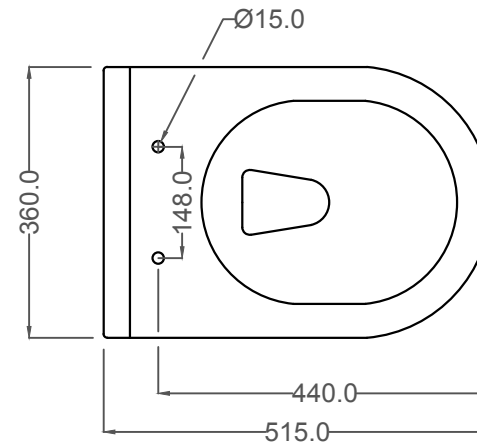

ALL DIMENSIONS ARE IN MM.

BACK VIEW

SIDE VIEW

TOP VIEW

SLS-WHT-6951