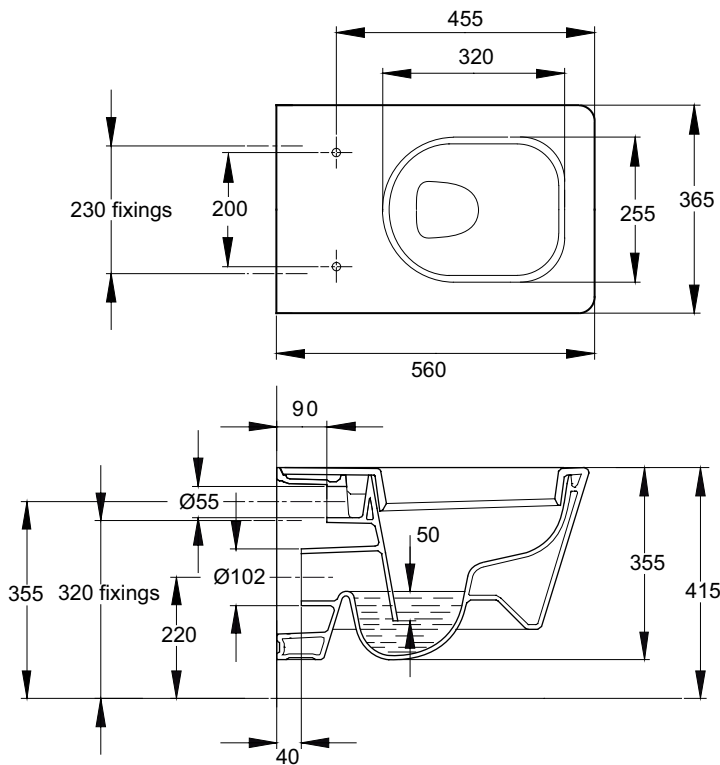

Rêve Wall Hung WC

Designed with personalisation and versatility in mind, Rêve offers a contemporary and distinctive geometric design with soft clean-cut lines for added elegance in any size bathroom.

Product	5036K Rêve Wall Hung WC including slow close seat
Colours/finishes	White (-00)
Material	Vitreous china
Weight (kg)	26.56
Fixings	Fixings included
Complementary items	5037K Rêve wall hung bidet, 1 tap hole, including slow close cover
Design linked items	Rêve sanitaryware, Rêve furniture

To order, please use the product code and add the colour/finish reference, eg. -00 for white.

Dimensions

All measurements shown are in millimetres. Sizes are approximate.

THE BOLD LOOK
OF **KOHLER**®

Kohler Co. Cromwell Road Cheltenham Gloucestershire GL52 5EP United Kingdom
Telephone +44 (0) 870 850 5551
Facsimile +44 (0) 844 472 3063
www.kohler.co.uk